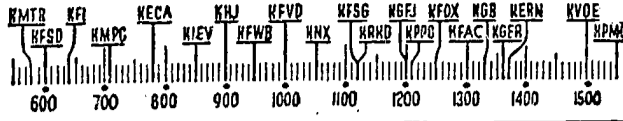

YOUR Radio TODAY

[The information contained in the following schedule is furnished by the stations broadcasting the programs.]

Before 8 a.m.

KMTR—Calif. Theater, 6.
KFI—Melody, 6:45; News, 7:15; Singl Salesman, 7:30; News, 7:45.
KMPC—“Roll Out” 6; Yawn Patrol, 7:30; Musical Clock, 8:30; News, 7:30; Music, 7:45.
KHJ—Rise & Shine, 6; News, 7; Rise & Shine, 7:15.
KFWD—Stu. Wilson, 6; Sunrise Express, 7.
KFVD—Spanish, 6; Jubilee, 7:15.
KNX—Sunrise Salute, 6:15; News, 7:30; Music, 7:45.
KRKD—Doug Douglas, 6; Doug Douglas, 6:45; News, 7:45.
KFOX—El Despertador, 5; Music, 7:30; Mildred Van, 7:45.
KFAC—Music, 6; Pastor Reynolds, 7:30.
KGER—Farm, 6:05; Maurice Johnson, 6:30; Aubrey Lee, 6:45.
KVOE—Music, 7; News, 7:45.

8 to 9 a.m.

KMTR—Theater, 8.
KFI—Quartet, 8; Ed McConnell, 8:15; Hilda Hope, M.D., 8:30.
KMPC—Early Girls, 8; Party, 8:30.
KECA—40 Plus Associates, 8; Orchestral, 8:15; Unclassic, 8:30; Tune, 8:45.
KHJ—Mirandy, Friend, 8; Wonderf World, 8:15; Band, 8:30; Mirandy, 8:45.
KFWD—Church, 8; Music, 8:30; Salvation Army, 8:45.
KFVD—Jubilee (cont.)
KNX—News, 8; “Mr. Hamp Goes to Town,” 8:15; Nancy Dixon, 8:30; Saturday, 8:45.
KRKD—Music, 8, 1 hr.
KFOX—Headlines, 8; Talk, 8:30.
KFAC—News, 8; House McGregory, 8:30; Music, 8:45.
KGER—“Soul Patrol,” 8; Mizpah, 8:15; Medical, 8:45.
KVOE—Model Airplane, 8; Wonderf World, 8:15; Army Band, 8:30.

9 to 10 a.m.

KMTR—Political, 9; Monitor News, 9:15; Discovery of Post, 9:30; Na Message, 9:45.
KFI—Music School, 9; Youth Call, 9:30; County Medical, 9:45.
KMPC—News, 9; Music, 9:30.
KECA—American Education, 9; Farm Home, 9:30.
KHJ—Ed. Education, 9; Lord Halifax, London, 9:15.
KFWD—Ballards, 9; F.H.A., 9:15; Child Workshop, 9:30.
KFVD—Waltz, 9; News, 9:15; Medical, 9:30.
KNX—Sat. Party, 9; “Let’s Pretend,” 9:30.
KRKD—Music, 9; Weather, 9:30; Music, 9:35.
KFOX—John Brown, 9; Music, 9:30; Talk, 9:45.
KFAC—Meditation, 9; Music, 9:15; Women in News, 9:30; Parents Forum, 9:45.
KGER—Accordion, 9:15; Music, 9:30; Full Gospel, 9:45.
KVOE—Monitor News, 9; Lord Halifax, 9:15.

10 to 11 a.m.

KMTR—Woman’s World, 10; Music, 10:30; Stocks, 10:45.
KFI—James Orch., 10; Stamps, 10:15; On the Job, 10:30; McIntyre Orch., 10:45.
KMPC—News, 10; Tunes, 10:30; News, 10:45.
KECA—Farm, Home, 10; Dance, 10:30; Metropolitan Opera, 10:55.
KHJ—Ed Fitzgerald, 10; University Life, 10:30.
KFWD—Sat. Smorgasbord, 10.
KFVD—Gospel, 10; Music, 10:15; Help Live, 10:30; Serenade, 10:45.
KNX—What Price America, 10; “Towler,” 10:30; Dog Friend, 10:45.
KRKD—Encyclopedia, 10.
KGFJ—City Dwellers, 10:45.
KFOX—News, 10; Music, 10:15.
KFAC—Serenade, 10; L.A. Medical Assn., 10:30; Gothic Tower, 10:45.
KGER—News, 10; Political, 10:30; Seeing America, 10:45.
KVOE—Ed Fitzgerald, 10:15; Univ Life, 10:30.

11 a.m. to 12 Noon